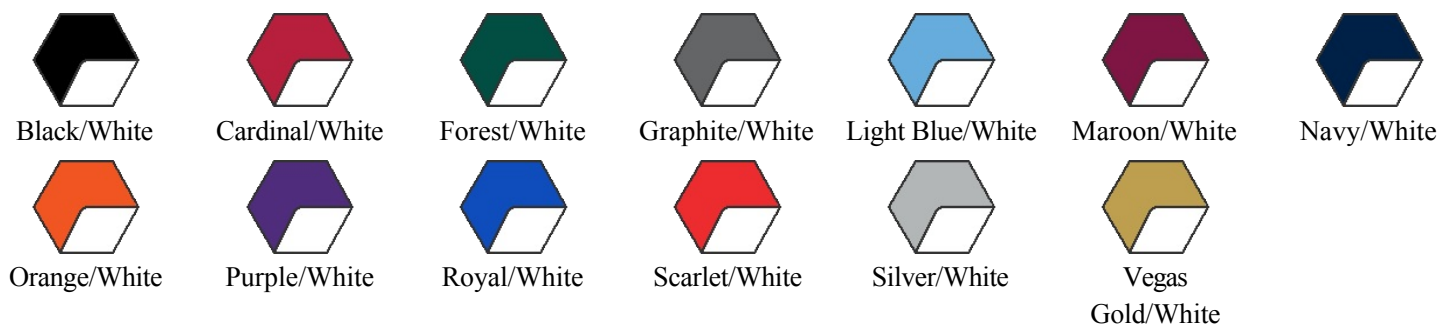

## Features:

- 100% Polyester Interlock, 4.0 ounces per square yard
- Moisture wicking, Odor resistant, Stain release
- Ultra tight knit resists snagging,
- Side panels inside and out
- Open bottom for easy printing
- UPF 30+

## Colors: